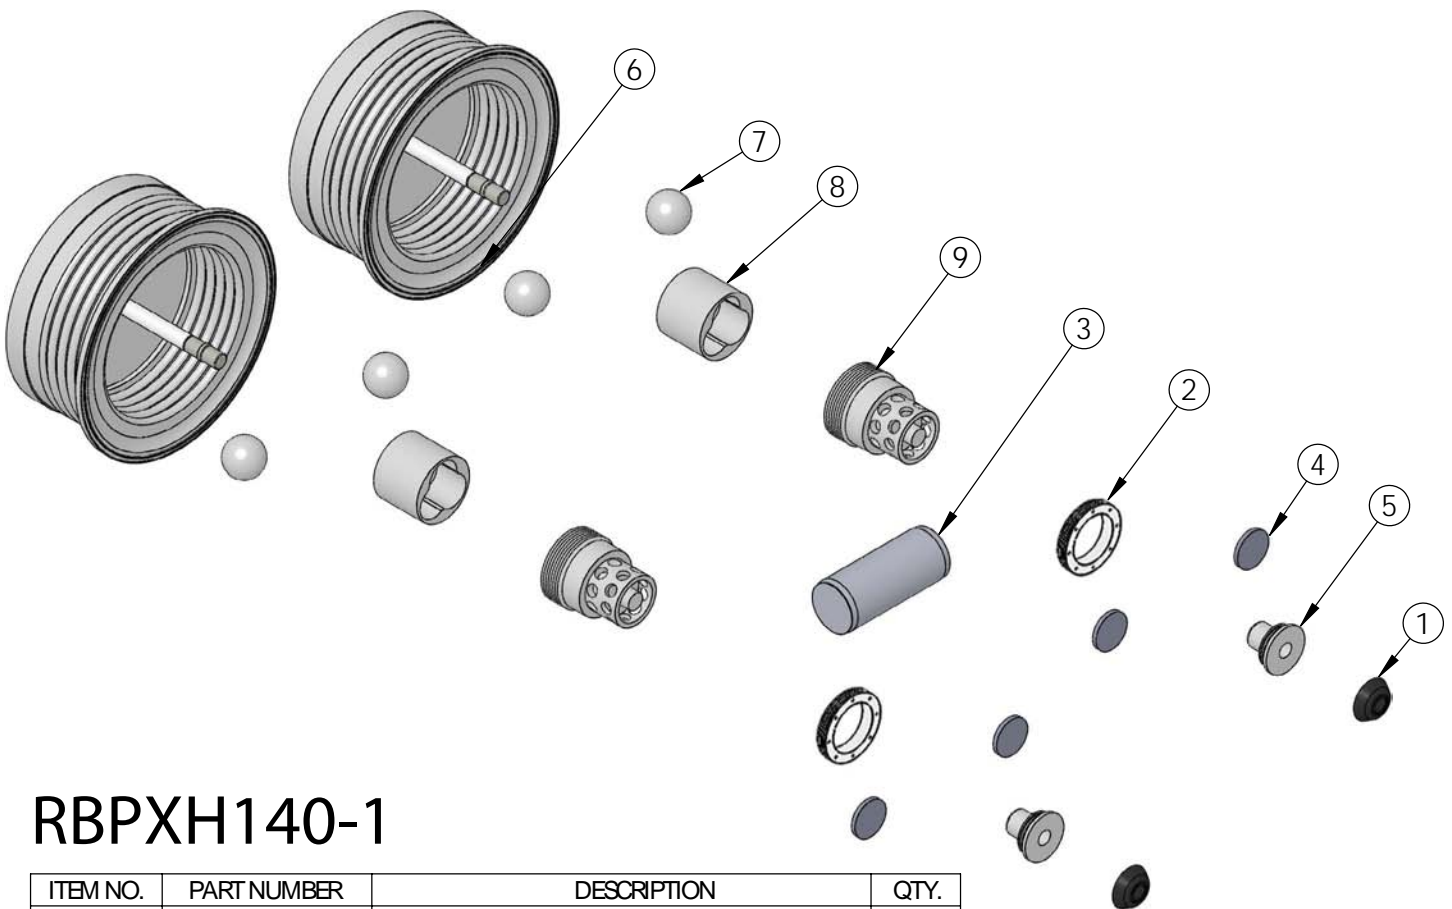

RBPXH140-1 Rebuild Kit

Rebuild kit for PXH140 pump is RBPXH140-1. To request rebuilds by White Knight, use RBPXH140-5. Contact White Knight for details. Pump rebuilds require tool kit: 12200-XX-0024 (Legacy# PXH140-170).

RBPXH140-1

ITEM NO.	PART NUMBER	DESCRIPTION	QTY.
1	3200-VI-0002	DIAPHRAGM, \varnothing 1.190	2
2	5143-MP-0011	SEAL, SHAFT, 140L	2
3	5144-PF-0022	SHAFT, SOLID, PFA, 140L	1
4	6140-FP-0001	BAFFLE, 1.100"	4
5	6150-UH-0002	SEAT, QEA	2
6	14300-MP-0023	BELLOWS ASSEMBLY, PROX, 140L	2
7	4100-MP-0003	CHECK BALL- 1-1/8"	4
8	4135-MP-0004	BOTTOM CHECK SEAT-120/140L HIGH FLOW	2
9	4142-MP-0003	TOP CHECK SEAT-30GPM HIGH FLOW	2