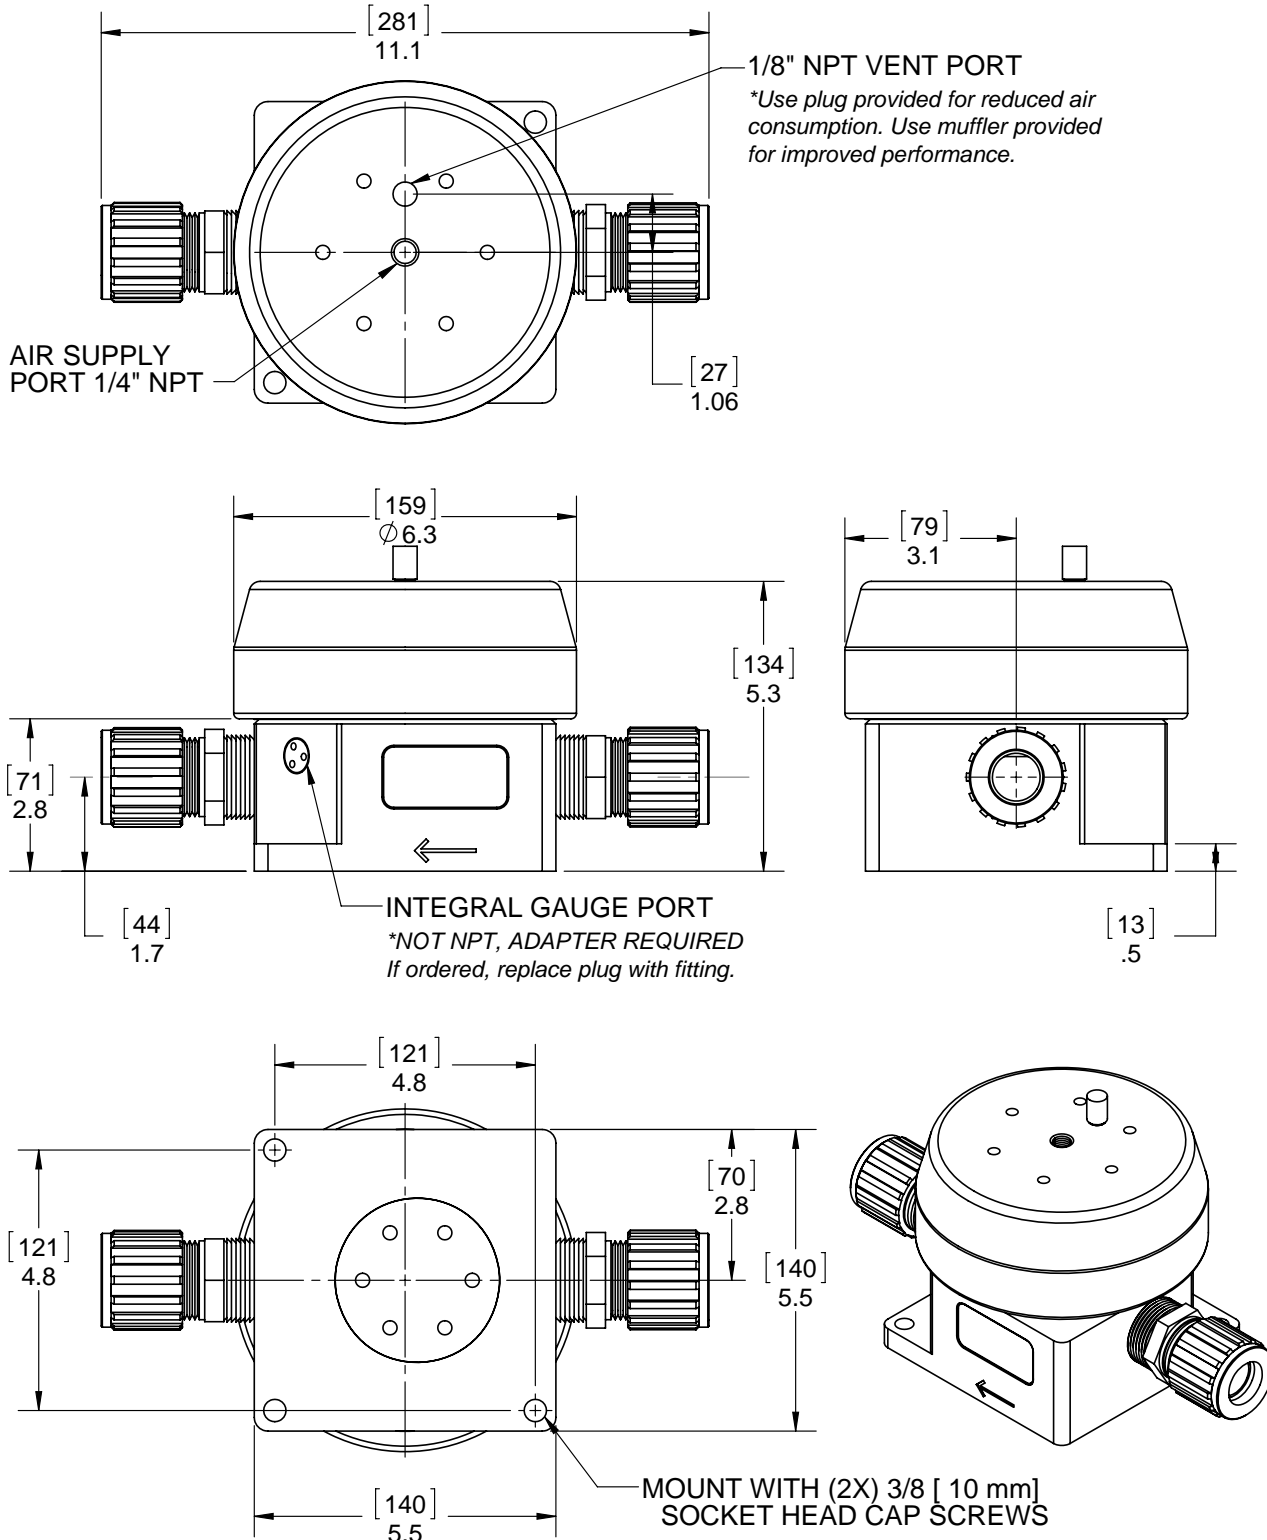

RFA16 Dimensions

Dimensions: [mm] in

<https://wkfluidhandling.com/pressure-regulators/>