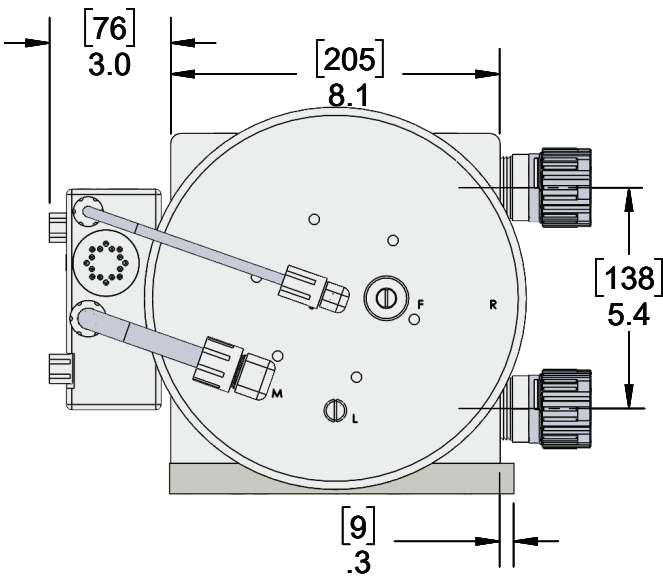

PSH140 Dimensions

Dimensions: [mm] in

<https://wkfluidhandling.com/psh-series/>