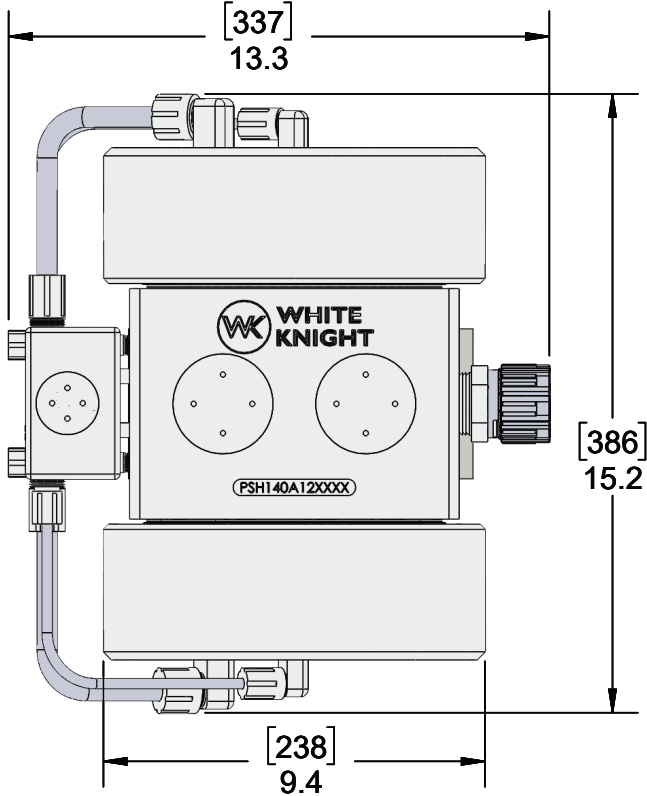

PSH140 Dimensions

Dimensions: [mm] in

<https://wkfluidhandling.com/psh-series/>