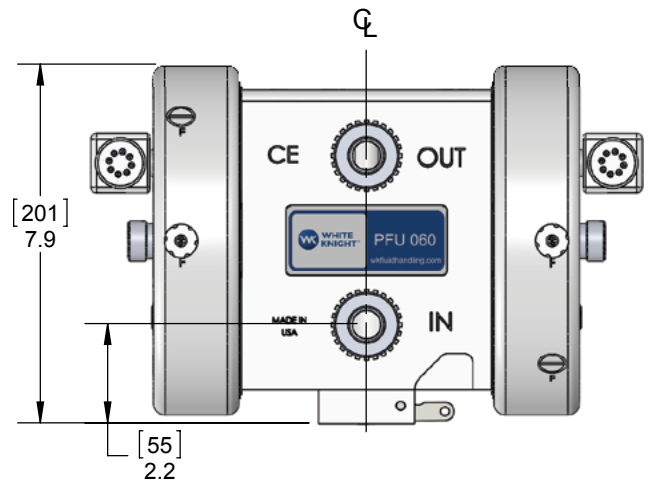

WHITE KNIGHT®

PFU060 DIMENSIONALS

Dimensions

DIMENSIONS IN [MILLIMETERS] INCHES

<https://wkfluidhandling.com/pfu>