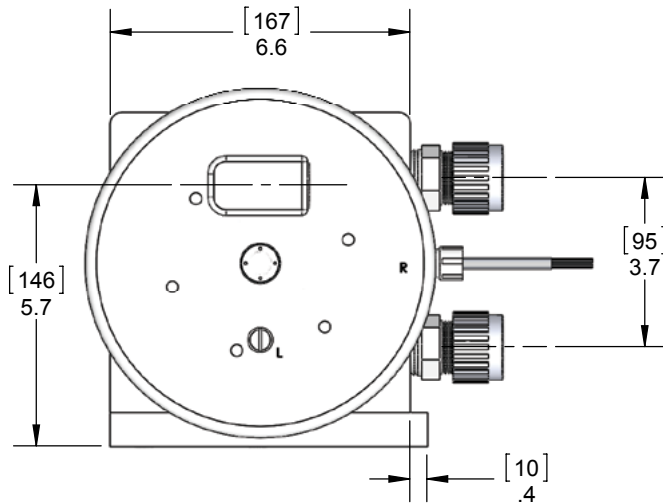

WHITE KNIGHT®

PFU060 DIMENSIONALS

Dimensions

DIMENSIONS IN [MILLIMETERS] INCHES

<https://wkfluidhandling.com/pfu>