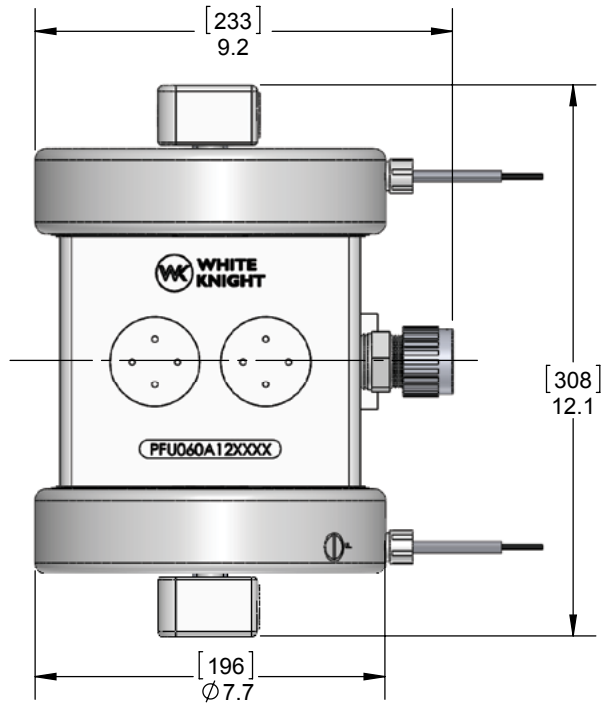

WHITE KNIGHT®

PFU060 DIMENSIONALS

Dimensions

DIMENSIONS IN [MILLIMETERS] INCHES

<https://wkfluidhandling.com/pfu>