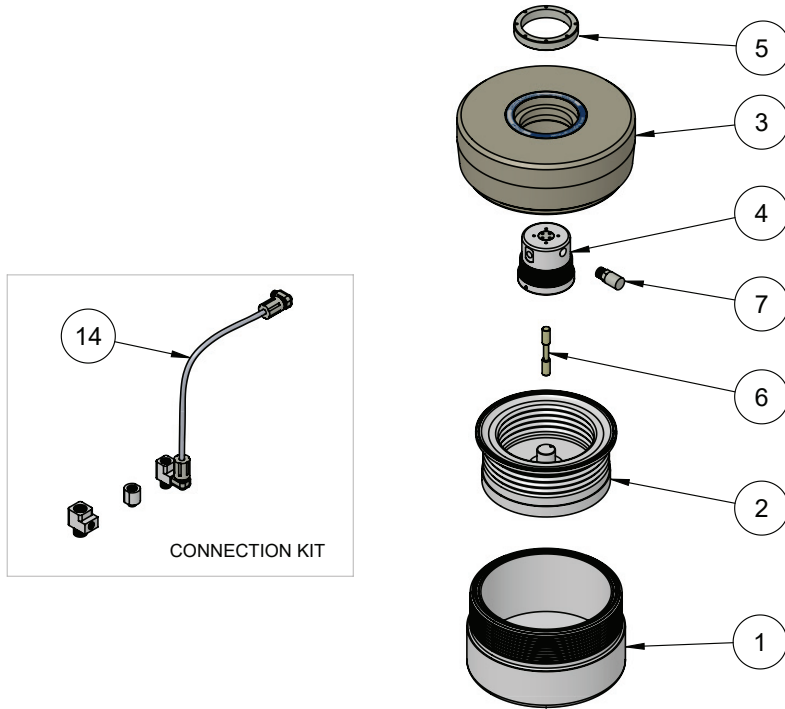

DBA140 Exploded View

DBA140 BILL OF MATERIALS

ITEM	PART NUMBER	DESCRIPTION	QTY.
1	9400-TE-0003	BODY, DAMPENER	1
2	14300-MP-0039	BELLOWS ASSEMBLY	1
3	2127-EP-0038	HEAD, DBA140	1
4	14860-XX-0001	MOTOR, AIR, P.D.	1
5	9300-NP-0001	RING, RETAINING	1
6	6560-CE-0005	SPOOL	1
7	6110-PP-0004	MUFFLER	1
8	9100-TE-0010	BASE, INLINE, 140	1
9	14200-NP-0009	BASEPLATE ASSEMBLY	1
10	7200-PF-0010	BODY, FLARETEK®, 1"	2
11	7210-PF-0005	NUT, FLARETEK®, 1"	2
12	9200-TE-0010	TOP CHECK PLUG, PD, ADAPTER 140L	1
13	9200-TE-0018	TOP CHECK PLUG, LOW CAV, PD ADAPTER	1
14	9500-NP-0003	DUST COVER / TOOL	1
15	14870-NP-0001	KIT, CONNECTION, PULSE DAMPENER	1
16	12100-PV-0041	ADAPTER, TORQUE WRENCH, DAMPENER	1