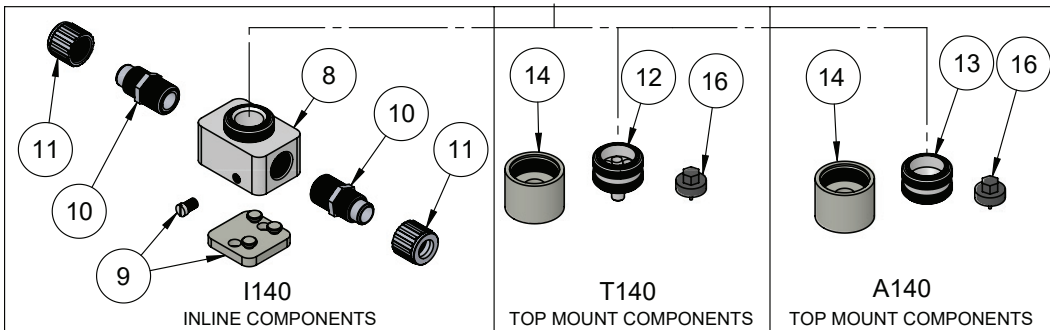

DBA140 Exploded View

DBA140 BILL OF MATERIALS

ITEM	PART NUMBER	DESCRIPTION	QTY.
1	9400-TE-0003	BODY, DAMPENER	1
2	14300-MP-0039	BELLOWS ASSEMBLY	1
3	2127-EP-0038	HEAD, DBA140	1
4	14860-XX-0001	MOTOR, AIR, P.D.	1
5	9300-NP-0001	RING, RETAINING	1
6	6560-CE-0005	SPOOL	1
7	6110-PP-0004	MUFFLER	1
8	9100-TE-0010	BASE, INLINE, 140	1
9	14200-NP-0009	BASEPLATE ASSEMBLY	1
10	7200-PF-0010	BODY, FLARETEK®, 1"	2
11	7210-PF-0005	NUT, FLARETEK®, 1"	2
12	9200-TE-0010	TOP CHECK PLUG, PD, ADAPTER 140L	1
13	9200-TE-0018	TOP CHECK PLUG, LOW CAV, PD ADAPTER	1
14	9500-NP-0003	DUST COVER / TOOL	1
15	14870-NP-0001	KIT, CONNECTION, PULSE DAMPENER	1
16	12100-PV-0041	ADAPTER, TORQUE WRENCH, DAMPENER	1