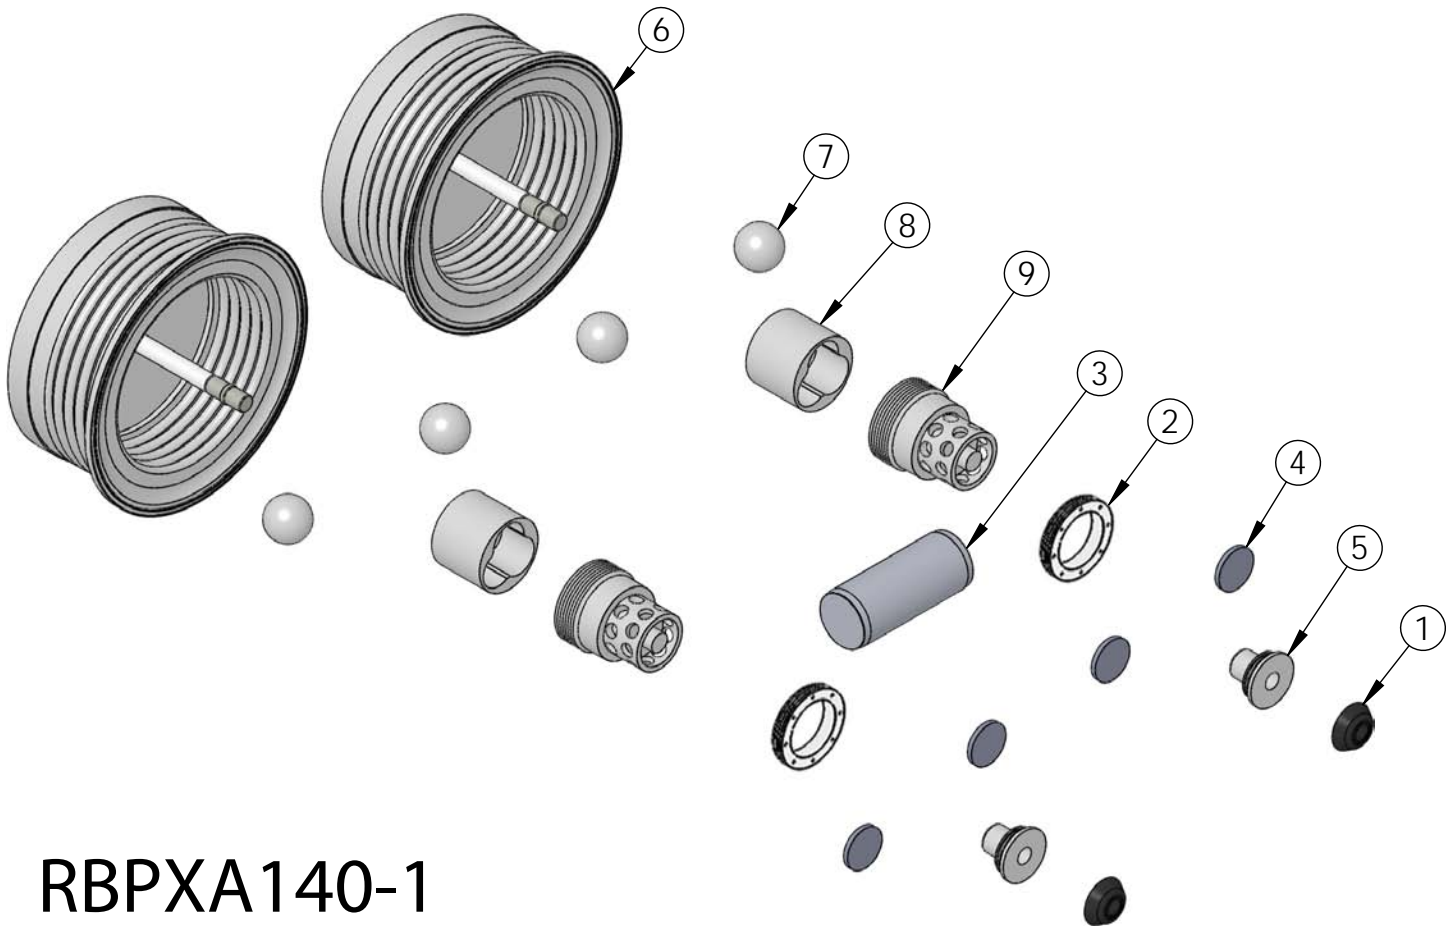

RBPXA140-1 Rebuild Kit

Rebuild kit for PXA140 pump is RBPXA140-1. To request rebuilds by White Knight, use RBPXA140-5. Contact White Knight for details. Pump rebuilds require tool kit: 12200-XX-0021 (Legacy# PXA140-170).

RBPXA140-1

ITEM NO.	PART NUMBER	DESCRIPTION	QTY.
1	3200-VI-0002	DIAPHRAGM, ϕ 1.190	2
2	5143-MP-0011	SEAL, SHAFT, 140L	2
3	5144-PF-0022	SHAFT, SOLID, PFA, 140L	1
4	6140-FP-0001	BAFFLE, 1.100"	4
5	6150-UH-0002	SEAT, QEA	2
6	14300-MP-0023	BELLOWS ASSEMBLY, PROX, 140L	2
7	4100-MP-0003	CHECK BALL- 1-1/8"	4
8	4135-MP-0004	BOTTOM CHECK SEAT-120/140L HIGH FLOW	2
9	4142-MP-0003	TOP CHECK SEAT-30GPM HIGH FLOW	2