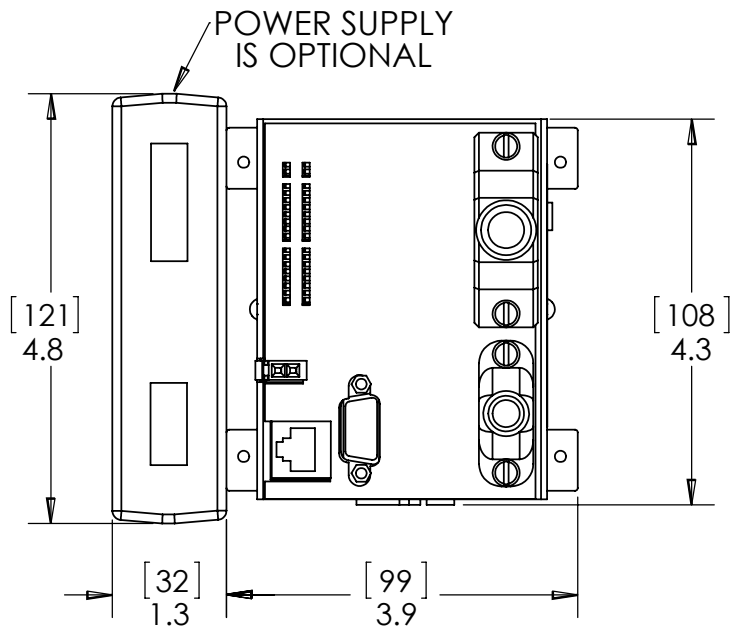

WHITE KNIGHT®

CPC-1-W DIMENSIONALS

CPC-1-W Dimensions

DIMENSIONS IN [MILLIMETERS] INCHES

<https://wkfluidhandling.com/cpc-1>