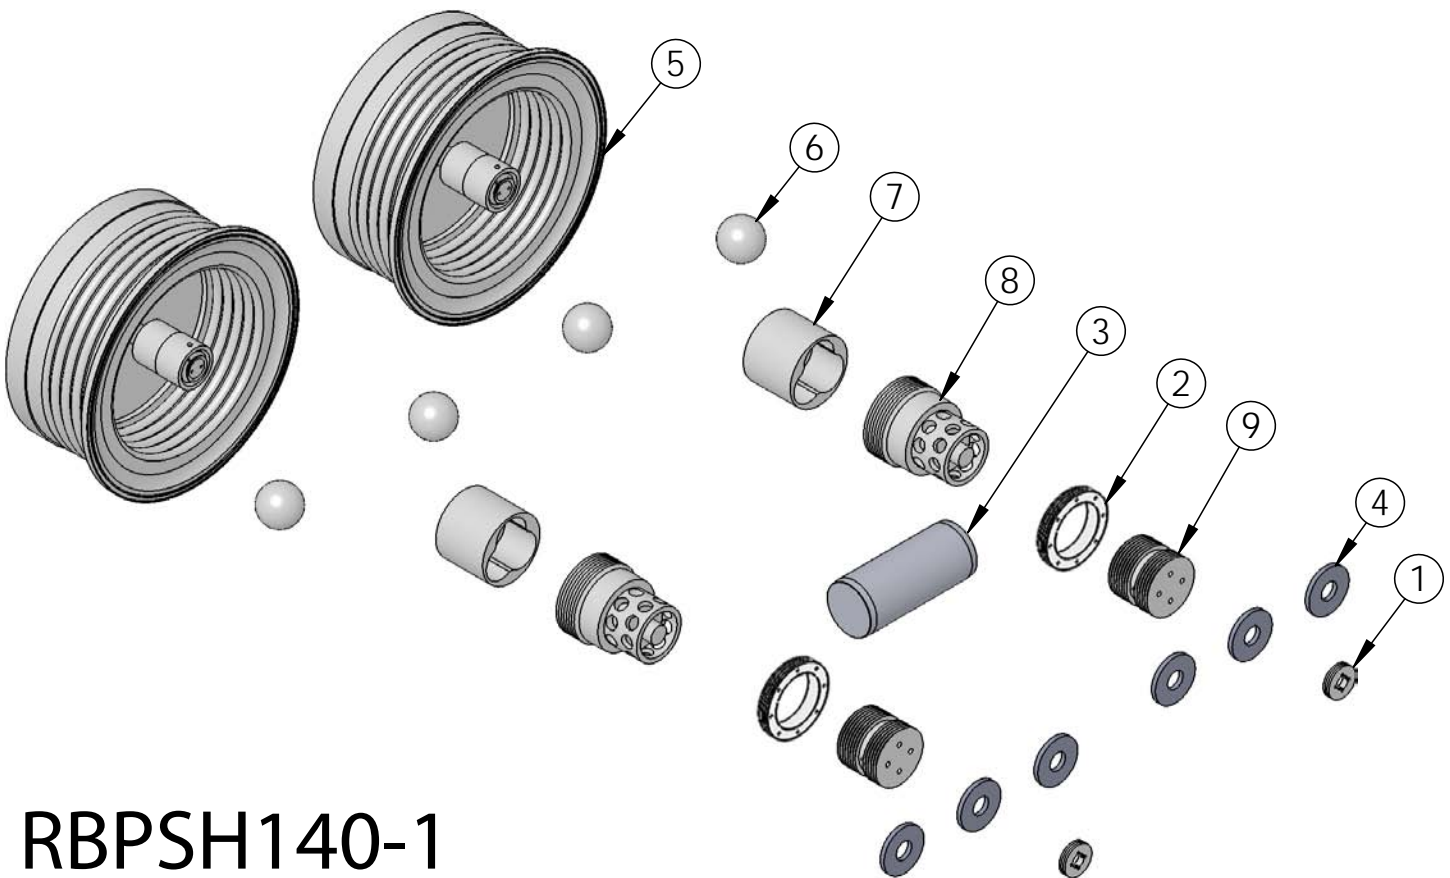

## RBPSH140-1 Rebuild Kit

Rebuild kit for PSH140 pump is RBPSH140-1. To request rebuilds by White Knight, use RBPSH140-5. Contact White Knight for details. Pump rebuilds require tool kit: 12200-XX-0024 (Legacy# PSH140-170).

## RBPSH140-1

ITEM NO.	PART NUMBER	DESCRIPTION	QTY.
1	3133-TE-0006	REPLACEABLE SEAT, SHIFT, UNIVERSAL	2
2	5143-MP-0011	SEAL, SHAFT, 140L	2
3	5144-PF-0022	SHAFT, SOLID, PFA, 140L	1
4	6140-FP-0004	BAFFLE POROUS POLY 60L	6
5	14300-MP-0028	BELLOWS, ASSEMBLY	2
6	4100-MP-0003	CHECK BALL- 1-1/8"	4
7	4135-MP-0004	BOTTOM CHECK SEAT-120/140L HIGH FLOW	2
8	4142-MP-0003	TOP CHECK SEAT-30GPM HIGH FLOW	2
9	6530-TE-0003	30GPM SHUTTLE END CAP	2