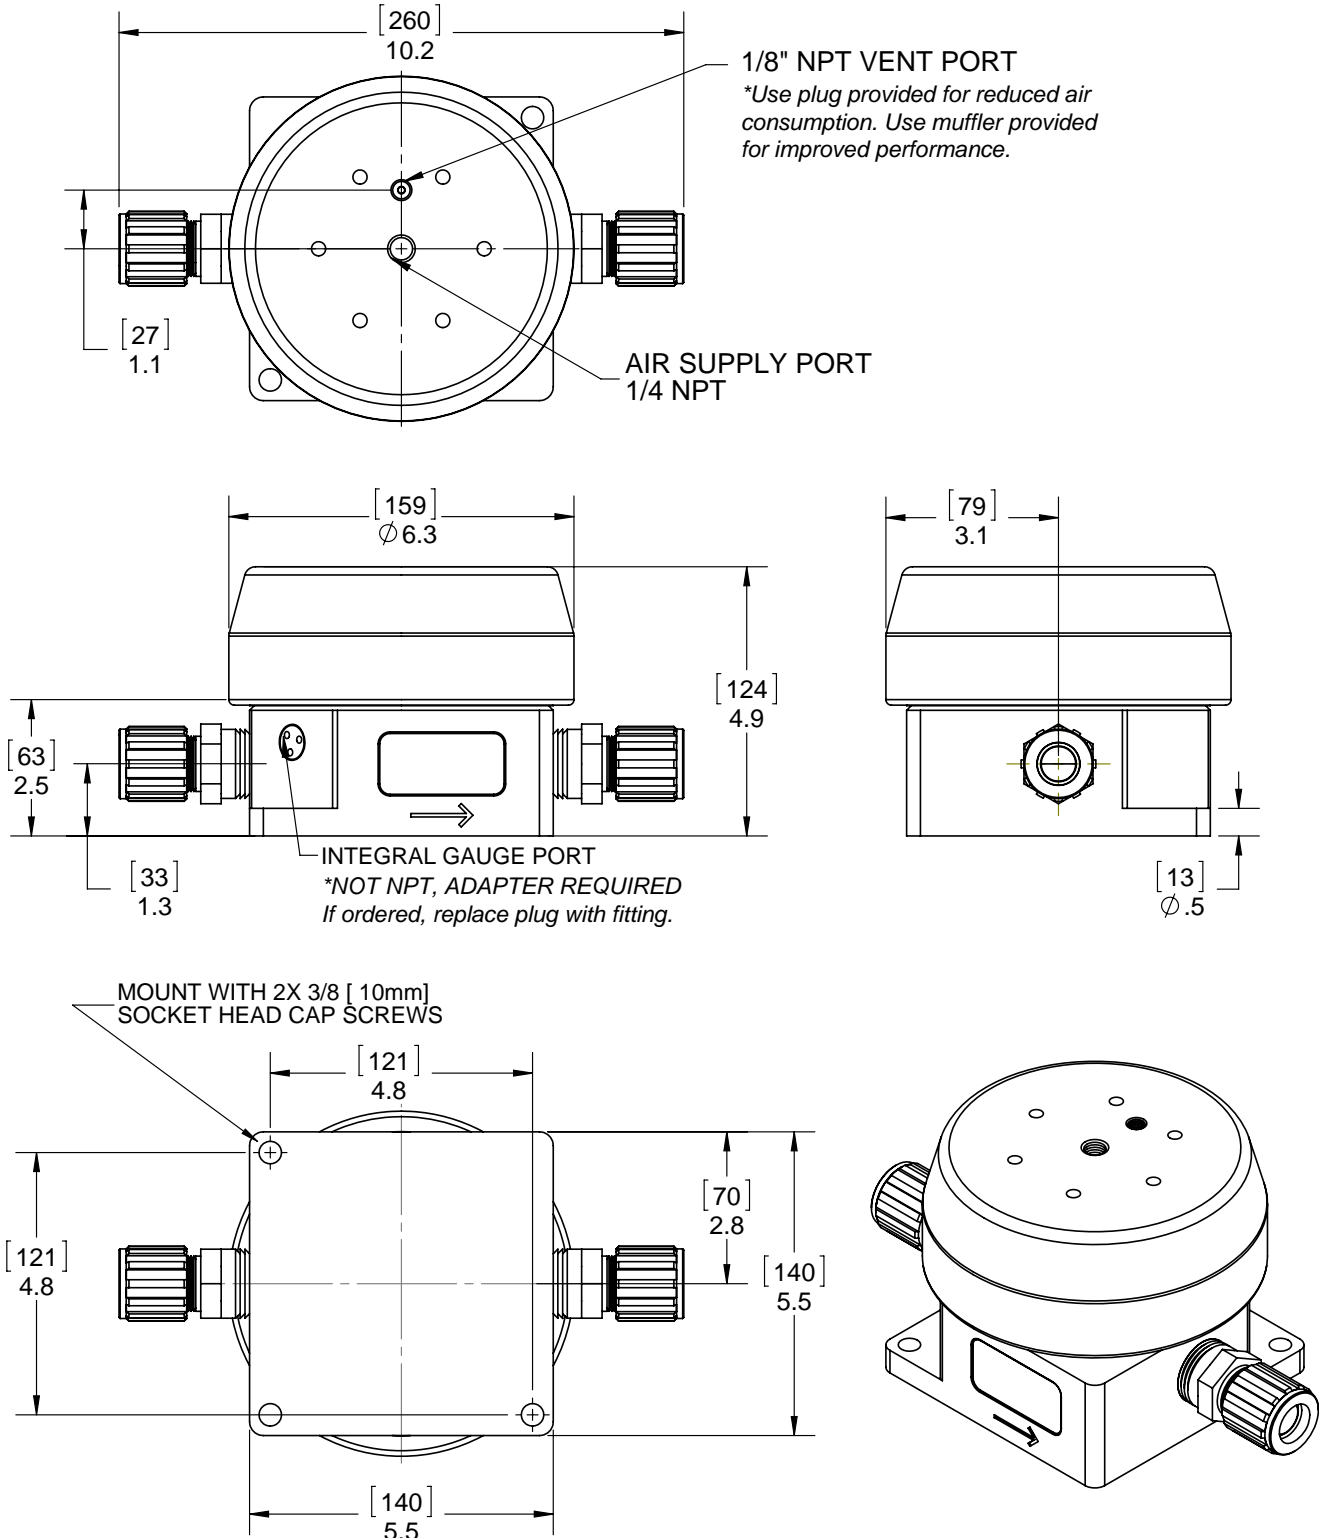

RBA12 Dimensions

Dimensions: [mm] in

<https://wkfluidhandling.com/pressure-regulators/>