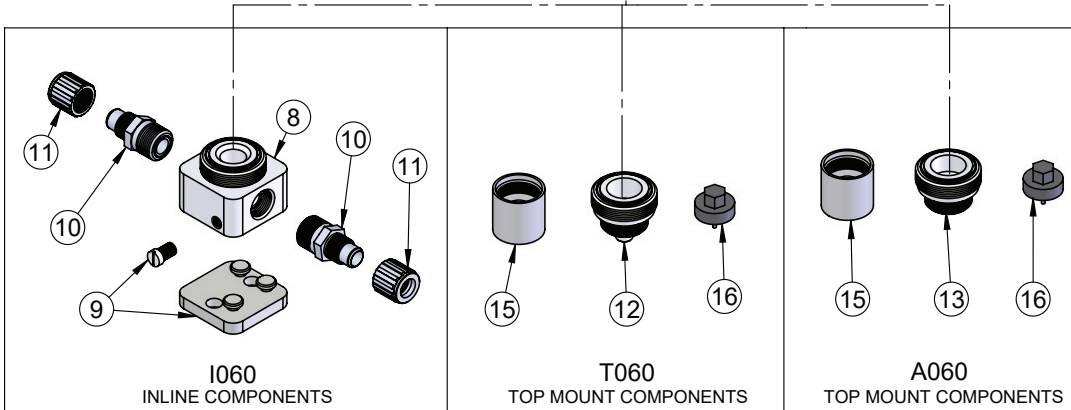

DBA060 Exploded View

DBA060 BILL OF MATERIALS

| ITEM NO. | PART NUMBER | DESCRIPTION | QTY. |
|----------|---------------|--|------|
| 1 | 9400-TE-0002 | BODY, DAMPENER | 1 |
| 2 | 14300-MP-0033 | BELLOWS ASSEMBLY | 1 |
| 3 | 2127-EP-0037 | HEAD, DBA060 | 1 |
| 4 | 14860-XX-0001 | MOTOR, AIR, P.D. | 1 |
| 5 | 9300-NP-0001 | RING, RETAINING | 1 |
| 6 | 6560-CE-0005 | SPOOL | 1 |
| 7 | 6110-PP-0004 | MUFFLER | 1 |
| 8 | 9100-TE-0009 | BASE, INLINE, 060 | 1 |
| 9 | 14200-NP-0009 | BASEPLATE ASSEMBLY | 1 |
| 10 | 7200-PF-0006 | BODY, FLARETEK®, 3/4" | 2 |
| 11 | 7210-PF-0004 | NUT, FLARETEK®, 3/4" | 2 |
| 12 | 9200-TE-0009 | ADAPTER, TOP MOUNT, 060 | 1 |
| 13 | 9200-TE-0019 | TOP CHECK PLUG, LOW CAV, PD ADAPTER, 60L | 1 |
| 14 | 14870-NP-0001 | KIT, CONNECTION, PULSE DAMPENER | 1 |
| 15 | 9500-NP-0002 | DUST COVER / TOOL | 1 |
| 16 | 12100-PV-0041 | ADAPTER, TORQUE WRENCH, DAMPENER | 1 |