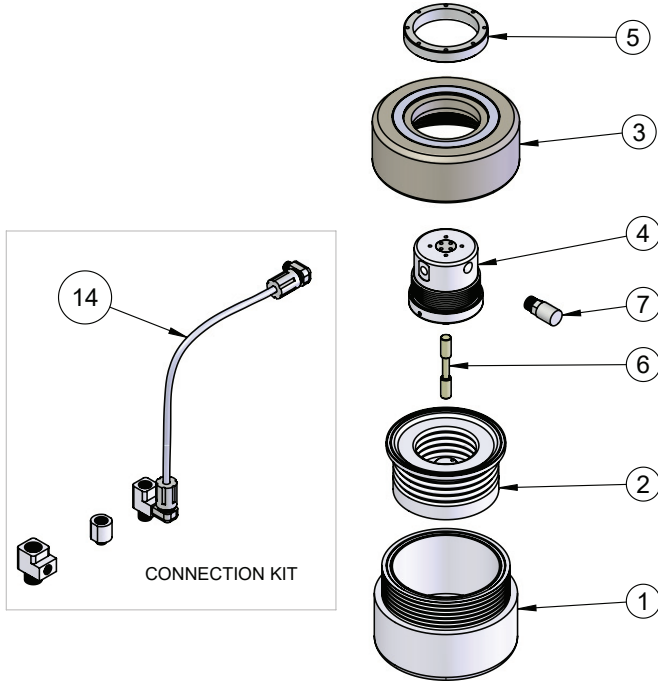

DBA060 Exploded View

DBA060 BILL OF MATERIALS

| ITEM NO. | PART NUMBER | DESCRIPTION | QTY. |
|----------|---------------|--|------|
| 1 | 9400-TE-0002 | BODY, DAMPENER | 1 |
| 2 | 14300-MP-0033 | BELLOWS ASSEMBLY | 1 |
| 3 | 2127-EP-0037 | HEAD, DBA060 | 1 |
| 4 | 14860-XX-0001 | MOTOR, AIR, P.D. | 1 |
| 5 | 9300-NP-0001 | RING, RETAINING | 1 |
| 6 | 6560-CE-0005 | SPOOL | 1 |
| 7 | 6110-PP-0004 | MUFFLER | 1 |
| 8 | 9100-TE-0009 | BASE, INLINE, 060 | 1 |
| 9 | 14200-NP-0009 | BASEPLATE ASSEMBLY | 1 |
| 10 | 7200-PF-0006 | BODY, FLARETEK®, 3/4" | 2 |
| 11 | 7210-PF-0004 | NUT, FLARETEK®, 3/4" | 2 |
| 12 | 9200-TE-0009 | ADAPTER, TOP MOUNT, 060 | 1 |
| 13 | 9200-TE-0019 | TOP CHECK PLUG, LOW CAV, PD ADAPTER, 60L | 1 |
| 14 | 14870-NP-0001 | KIT, CONNECTION, PULSE DAMPENER | 1 |
| 15 | 9500-NP-0002 | DUST COVER / TOOL | 1 |
| 16 | 12100-PV-0041 | ADAPTER, TORQUE WRENCH, DAMPENER | 1 |