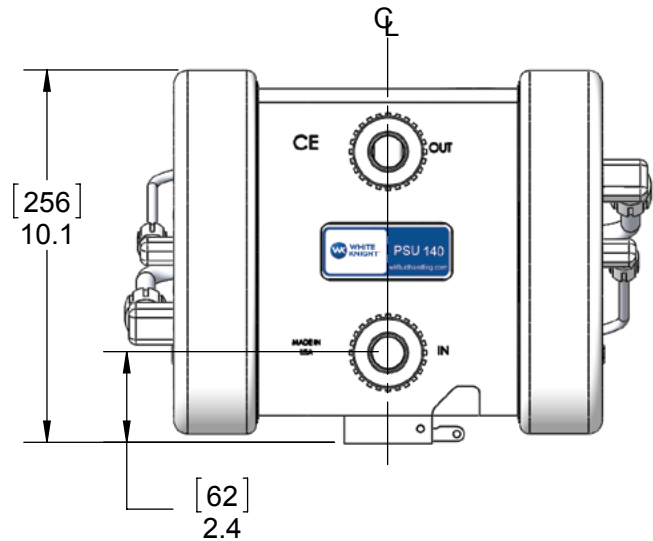

WHITE KNIGHT®

PSU140 DIMENSIONALS

Dimensions

DIMENSIONS IN [MILLIMETERS] INCHES

MOUNT WITH 2 EA. 3/8" (10 mm) SOCKET HEAD CAP SCREWS

<https://wkfluidhandling.com/psu>