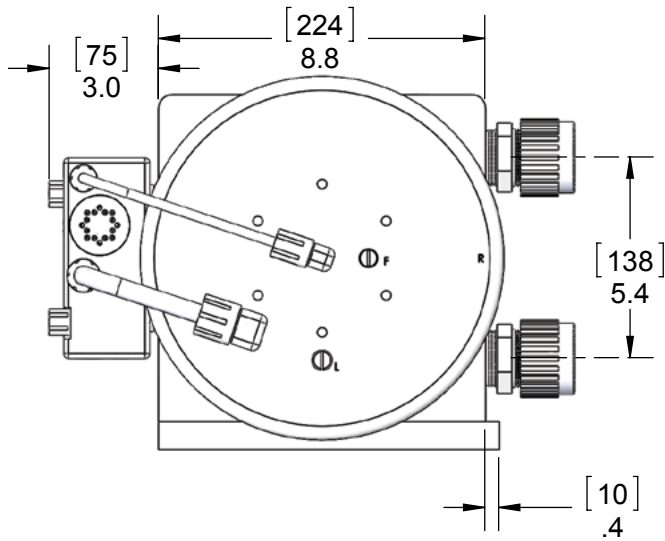

WHITE KNIGHT®

PSU140 DIMENSIONALS

Dimensions

DIMENSIONS IN [MILLIMETERS] INCHES

MOUNT WITH 2 EA. 3/8" (10 mm) SOCKET HEAD CAP SCREWS

<https://wkfluidhandling.com/psu>