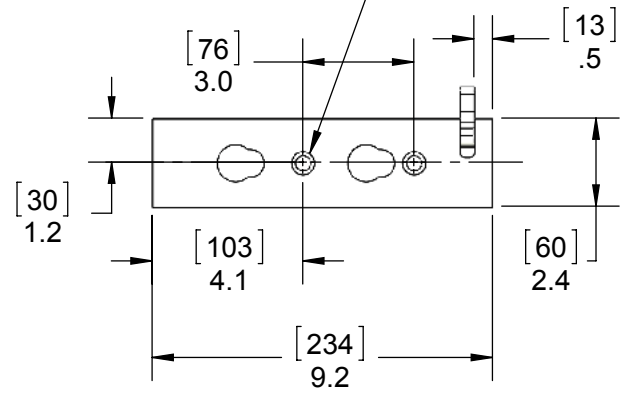

WHITE KNIGHT®

PSU140 DIMENSIONALS

Dimensions

DIMENSIONS IN [MILLIMETERS] INCHES

MOUNT WITH 2 EA. 3/8" (10 mm) SOCKET HEAD CAP SCREWS

<https://wkfluidhandling.com/psu>