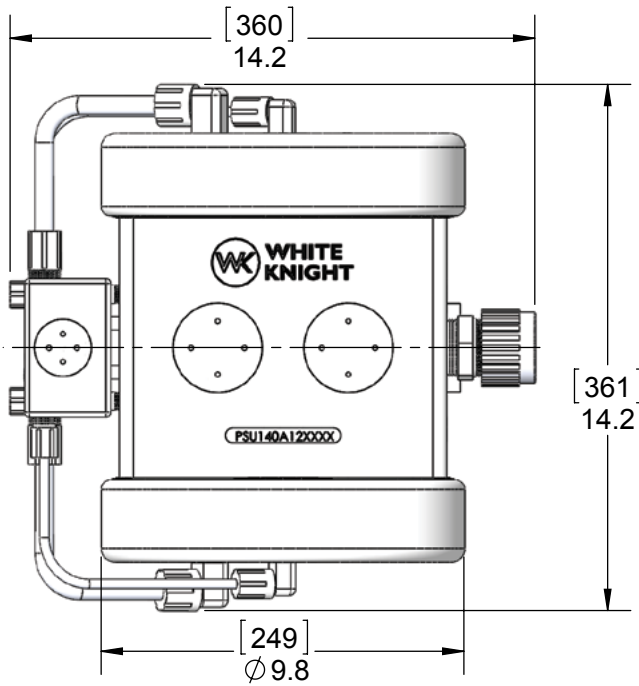

WHITE KNIGHT®

PSU140 DIMENSIONALS

Dimensions

DIMENSIONS IN [MILLIMETERS] INCHES

MOUNT WITH 2 EA. 3/8" (10 mm) SOCKET HEAD CAP SCREWS

<https://wkfluidhandling.com/psu>