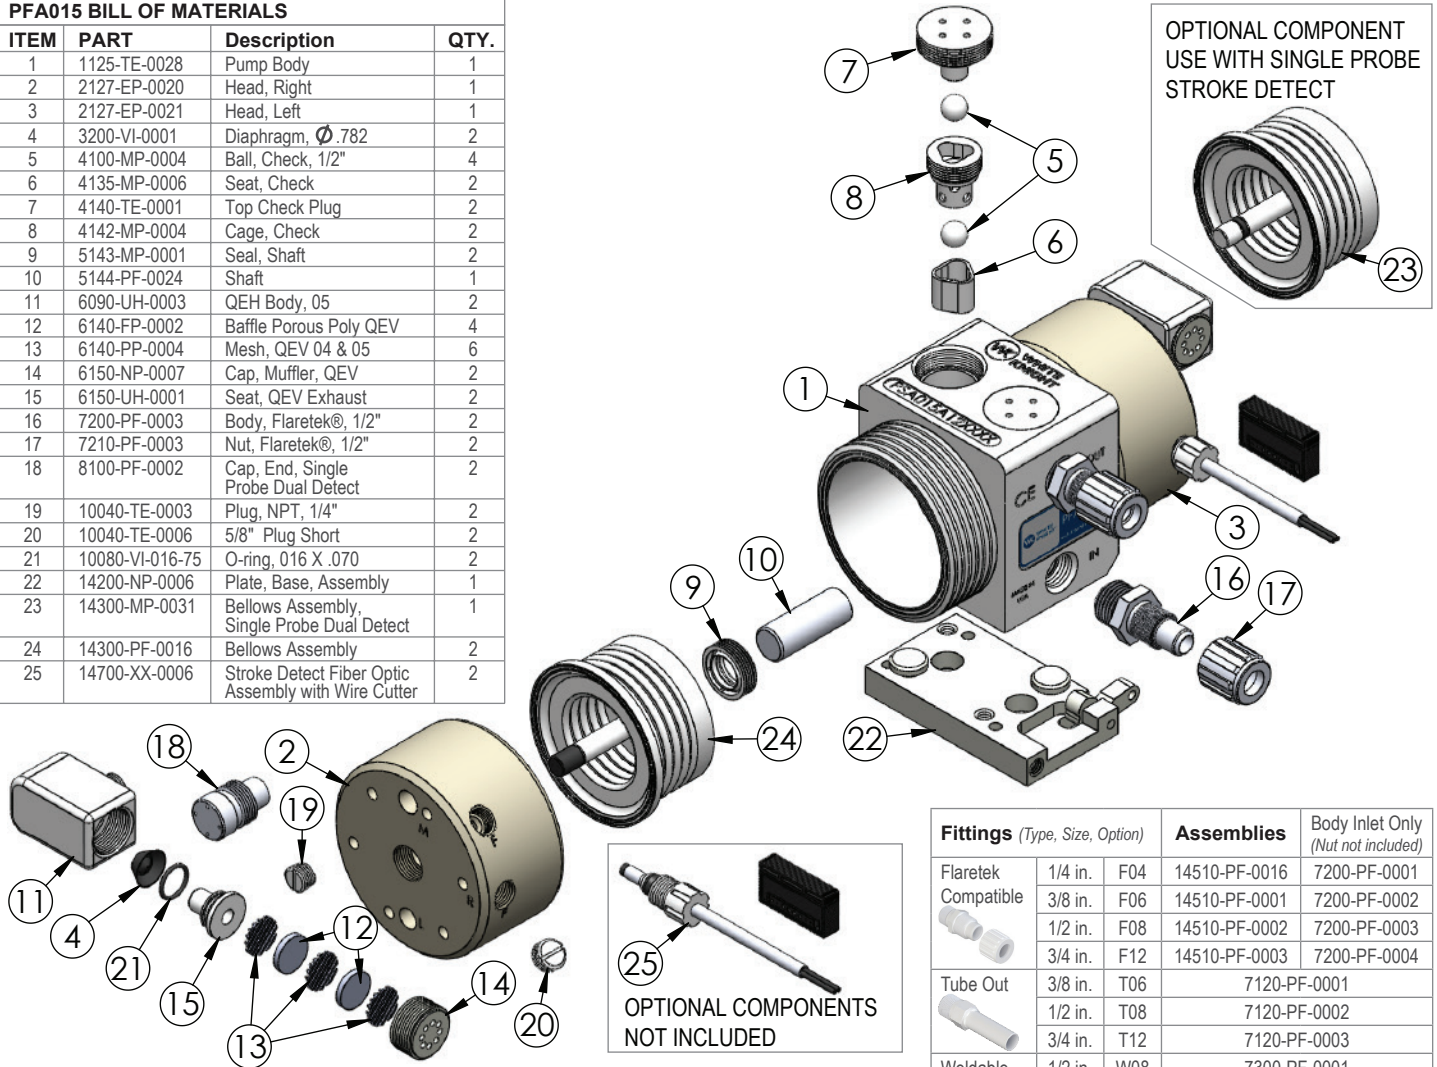

PFA015 Exploded View

PFA015 BILL OF MATERIALS			
ITEM	PART	Description	QTY.
1	1125-TE-0028	Pump Body	1
2	2127-EP-0020	Head, Right	1
3	2127-EP-0021	Head, Left	1
4	3200-VI-0001	Diaphragm, Ø .782	2
5	4100-MP-0004	Ball, Check, 1/2"	4
6	4135-MP-0006	Seat, Check	2
7	4140-TE-0001	Top Check Plug	2
8	4142-MP-0004	Cage, Check	2
9	5143-MP-0001	Seal, Shaft	2
10	5144-PF-0024	Shaft	1
11	6090-UH-0003	QEH Body, 05	2
12	6140-FP-0002	Baffle Porous Poly QEV	4
13	6140-PP-0004	Mesh, QEV 04 & 05	6
14	6150-NP-0007	Cap, Muffler, QEV	2
15	6150-UH-0001	Seat, QEV Exhaust	2
16	7200-PF-0003	Body, Flaretek®, 1/2"	2
17	7210-PF-0003	Nut, Flaretek®, 1/2"	2
18	8100-PF-0002	Cap, End, Single Probe Dual Detect	2
19	10040-TE-0003	Plug, NPT, 1/4"	2
20	10040-TE-0006	5/8" Plug Short	2
21	10080-VI-016-75	O-ring, 016 X .070	2
22	14200-NP-0006	Plate, Base, Assembly	1
23	14300-MP-0031	Bellows Assembly, Single Probe Dual Detect	1
24	14300-PF-0016	Bellows Assembly	2
25	14700-XX-0006	Stroke Detect Fiber Optic Assembly with Wire Cutter	2

Leak Detect		
Part	Description	
14600-XX-0009	LF0	15 ft fiber optic cable with no amplifier
14600-XX-0010	LF1	15 ft fiber optic cable with D10 amplifier
14600-XX-0011	LF2	25 ft fiber optic cable with no amplifier
14600-XX-0012	LF3	25 ft fiber optic cable with D10 amplifier
14600-XX-0031	LC0	15 ft conductivity cable
14600-XX-0040	LC1	25 ft conductivity cable

Stroke Detect		
Part	Description	
14700-XX-0021	SFS0	15 ft fiber optic cable with no amplifier SFS0
14700-XX-0022	SFS1	15 ft fiber optic cable with D10 amplifier SFS1
14700-XX-0023	SFS2	25 ft fiber optic cable with no amplifier SFS2
14700-XX-0024	SFS3	25 ft fiber optic cable with D10 amplifier SFS3
14700-XX-0025	SFD0	15 ft fiber optic cable with no amplifier SFD0
14700-XX-0026	SFD1	15 ft fiber optic cable with D10 amplifier SFD1
14700-XX-0027	SFD2	25 ft fiber optic cable with no amplifier SFD2
14700-XX-0028	SFD3	25 ft fiber optic cable with D10 amplifier SFD3